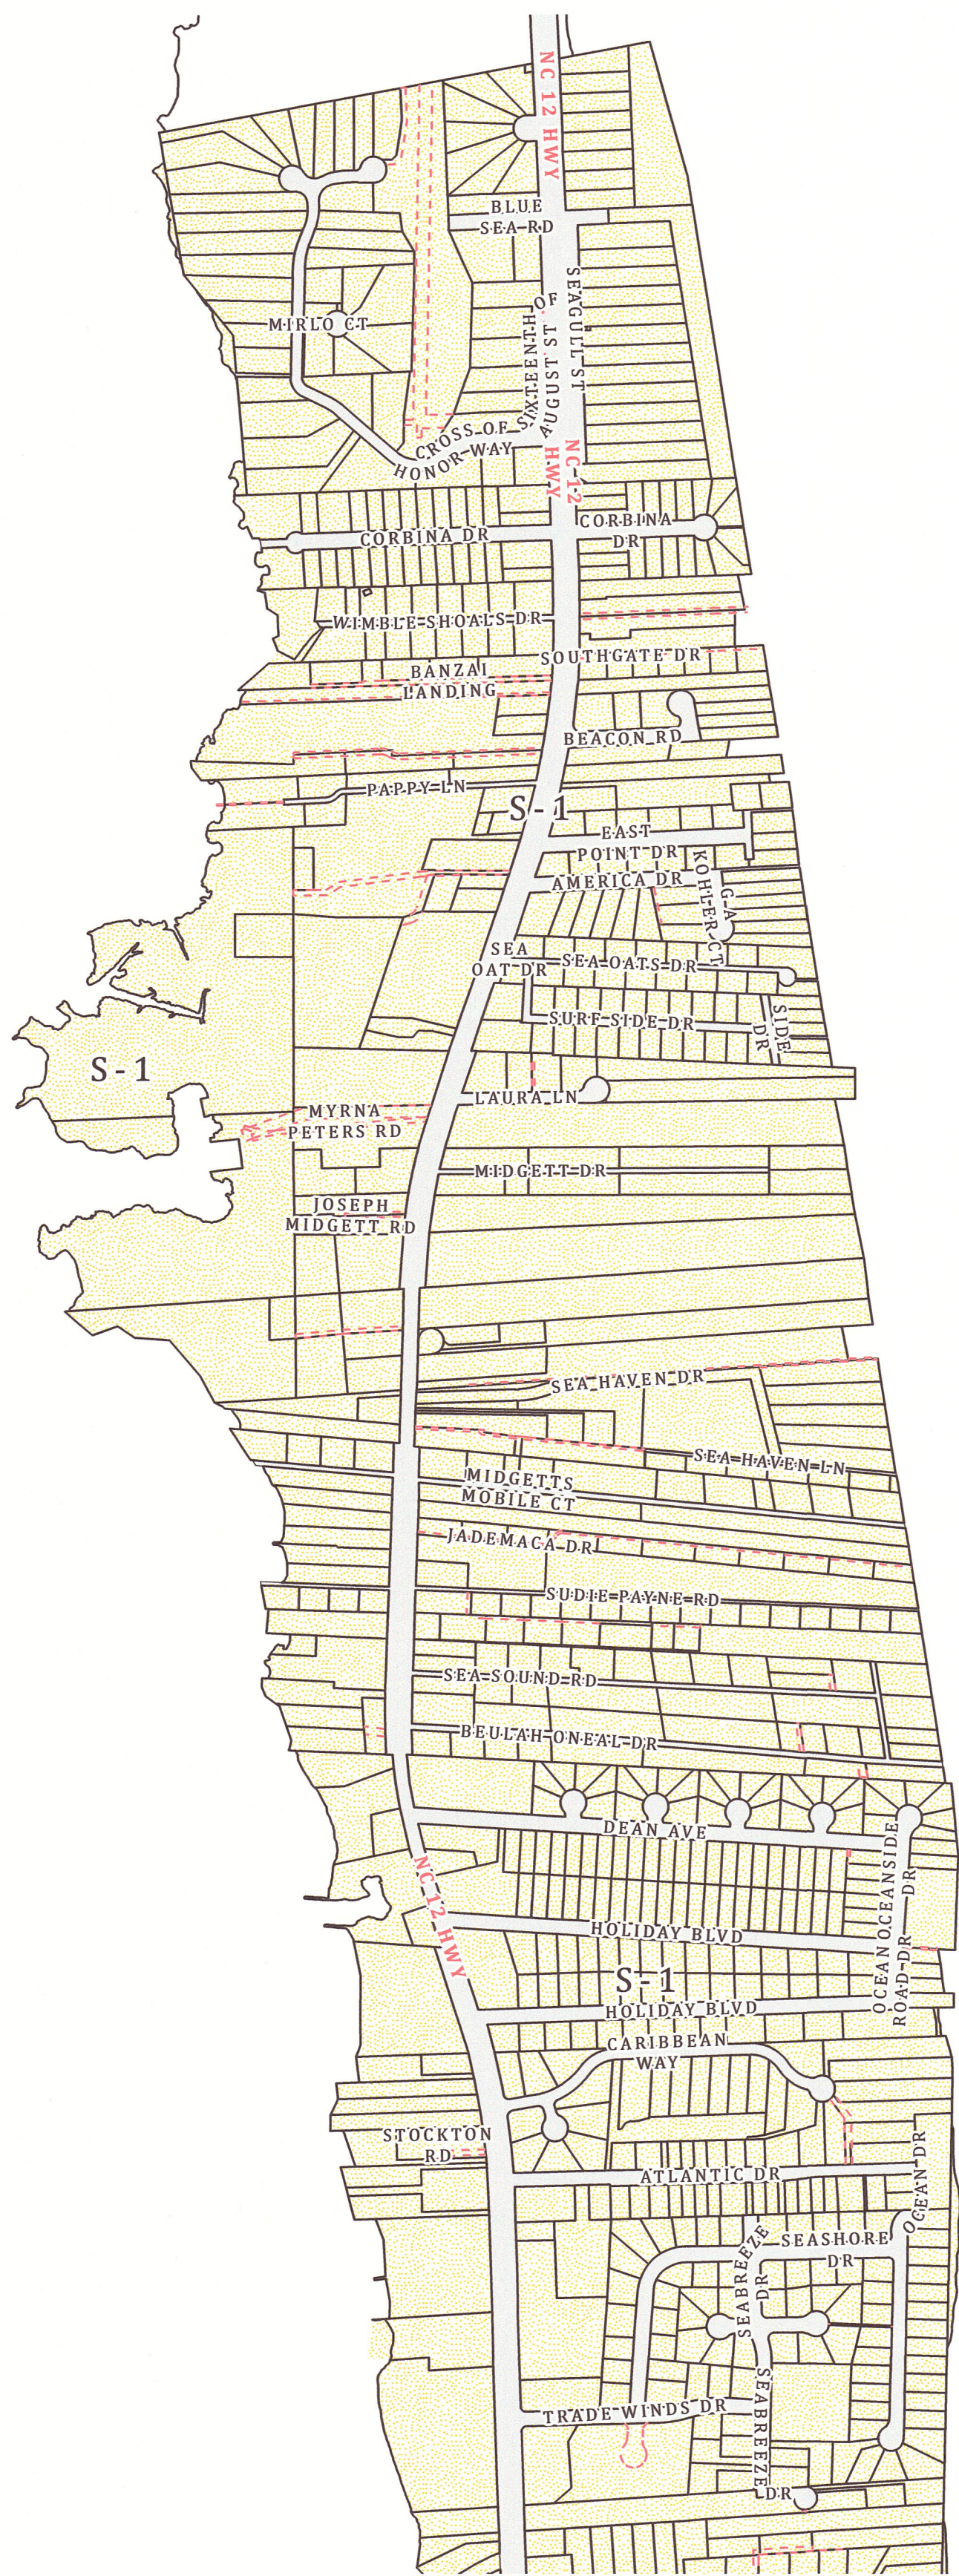

Tri-Villages (RWS)

Official Zoning Map

1 in = 550 ft

Zoning Districts

S-1 Special

This is to certify that this is the OFFICIAL ZONING MAP referred to in Article II of the Zoning Ordinance of Dare County, North Carolina, this 5th day of MAY 2014, it being the Rodanthe, Waves, and Salvo (RWS) Area District.