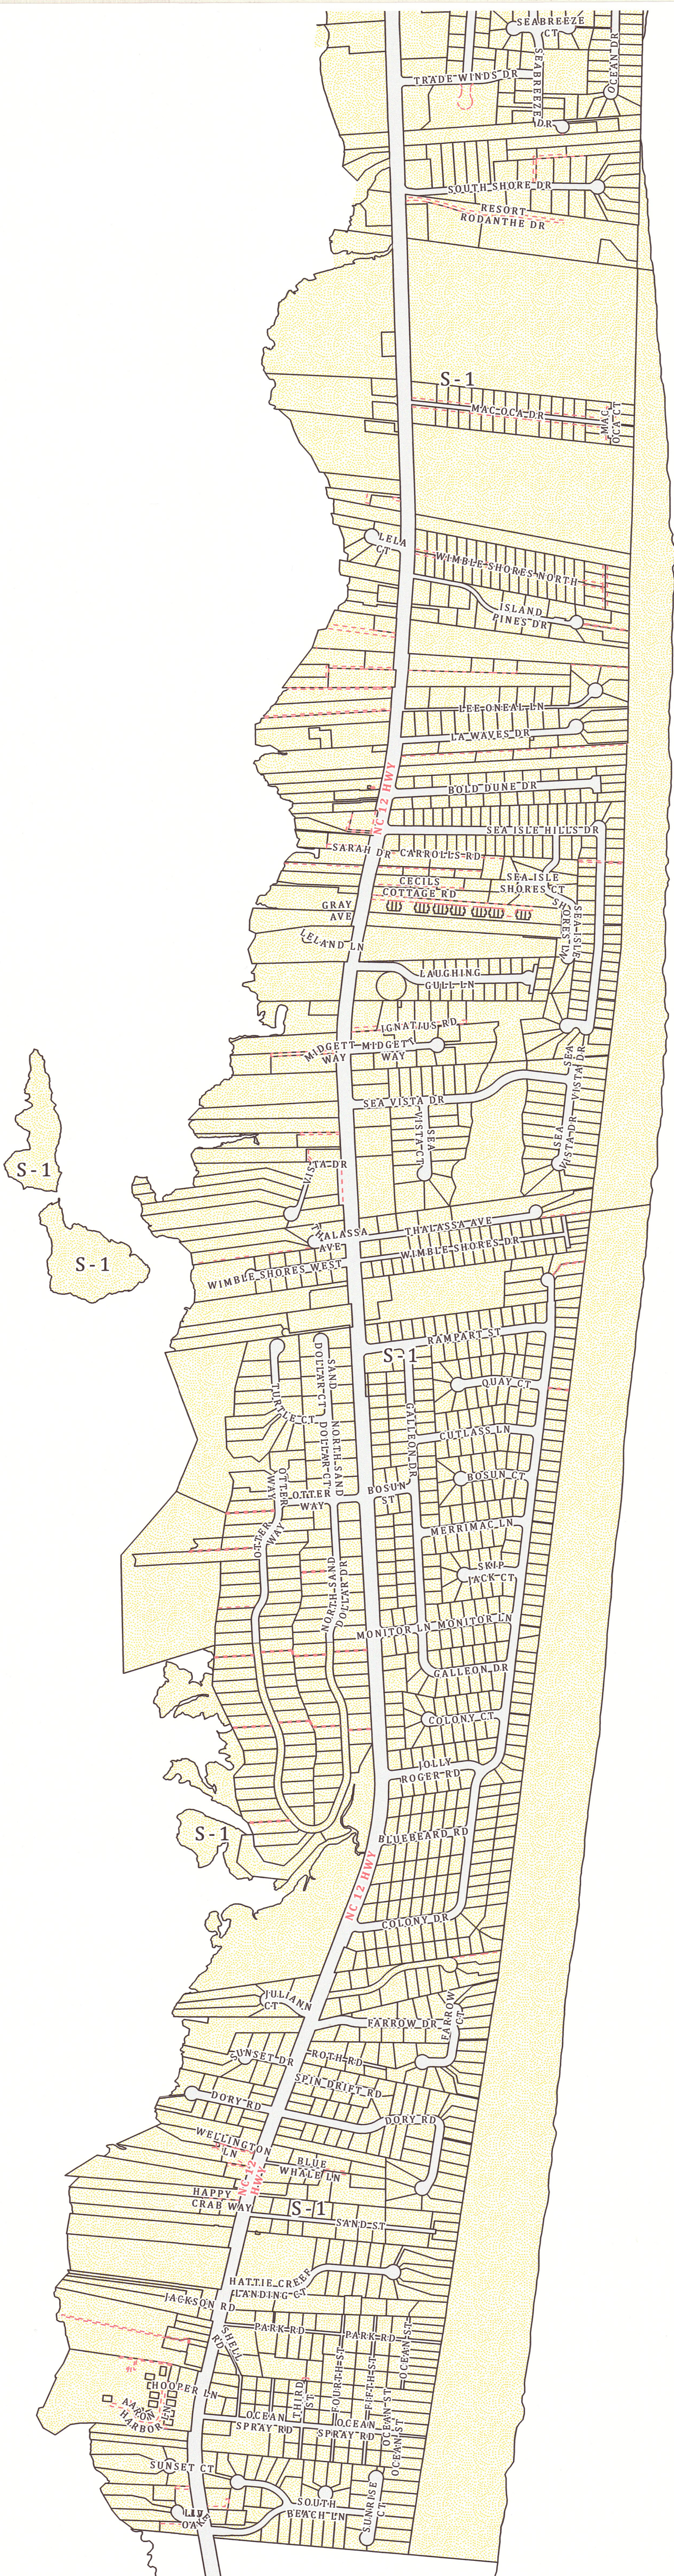

Tri-Villages (RWS)

Official Zoning Map

1 in = 550 ft

Zoning Districts

S-1 Special

This is to certify that this is the OFFICIAL ZONING MAP referred to in Article II of the Zoning Ordinance of Dare County, North Carolina, this 5th day of MAY 2014, it being the Rodanthe, Waves, and Salvo (RWS) Area District.