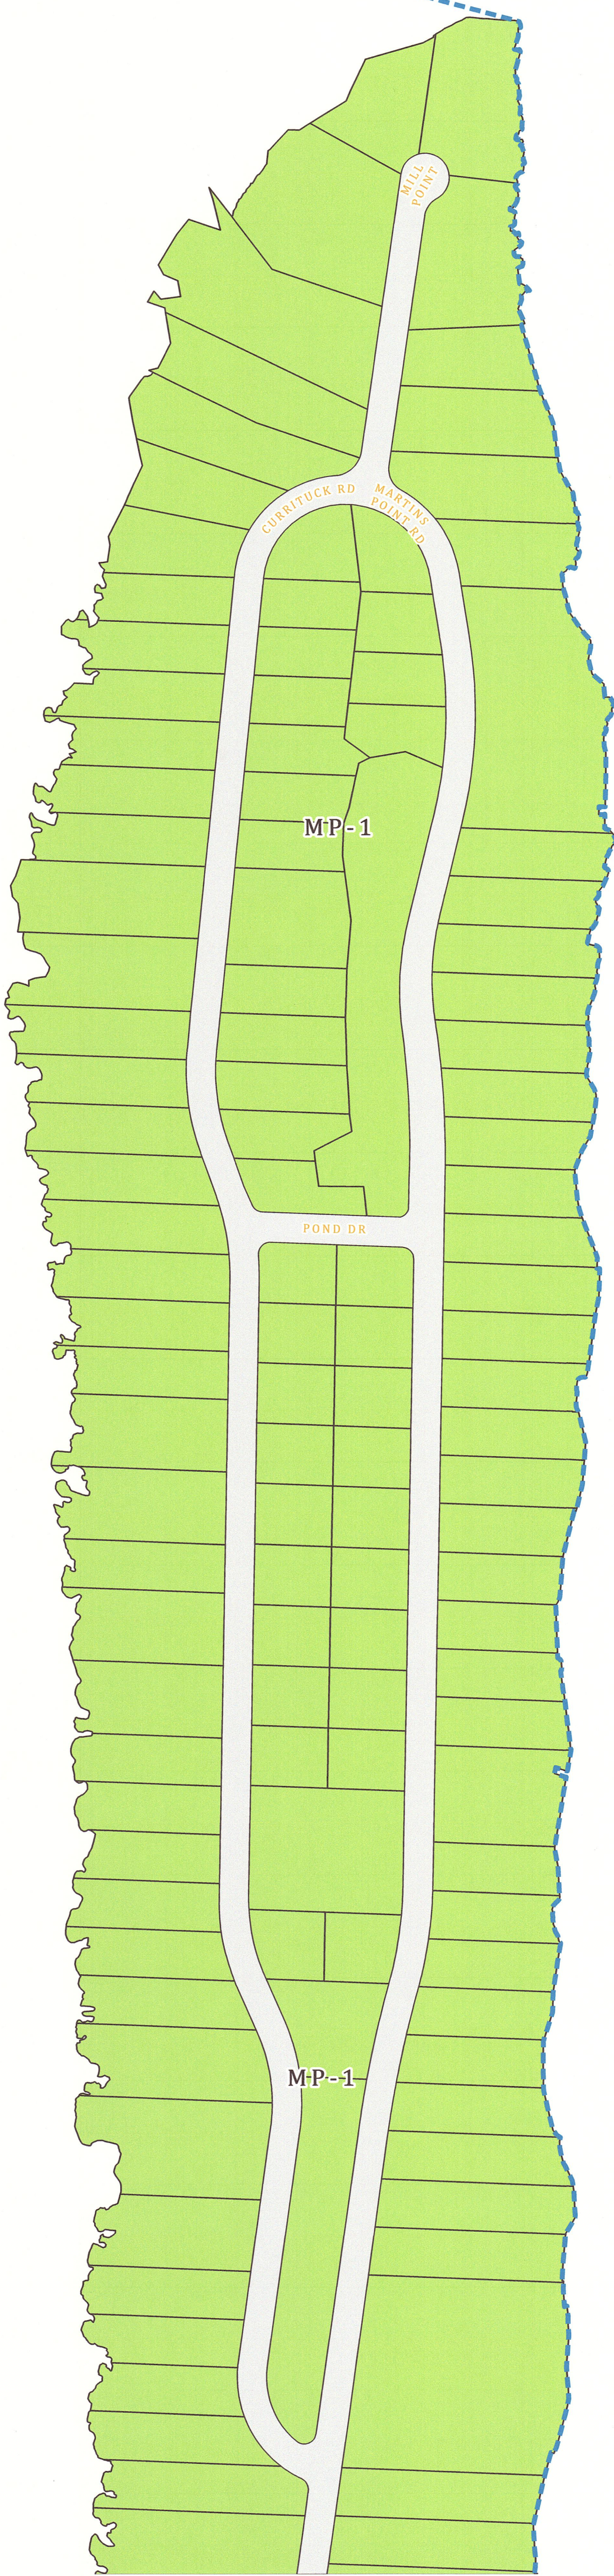

Martin's Point, N.C.

Official Zoning Map

1 in = 200 ft

Zoning Districts

- MP-1 - Single Family Residential
- Kitty Hawk Zoning Control
- Southern Shores Zoning Control

This is to certify that this is the OFFICIAL ZONING MAP referred to in Article II of the Zoning Ordinance of Dare County, North Carolina, this 5th day of MAY 2014, it being the Martin's Point Area District.