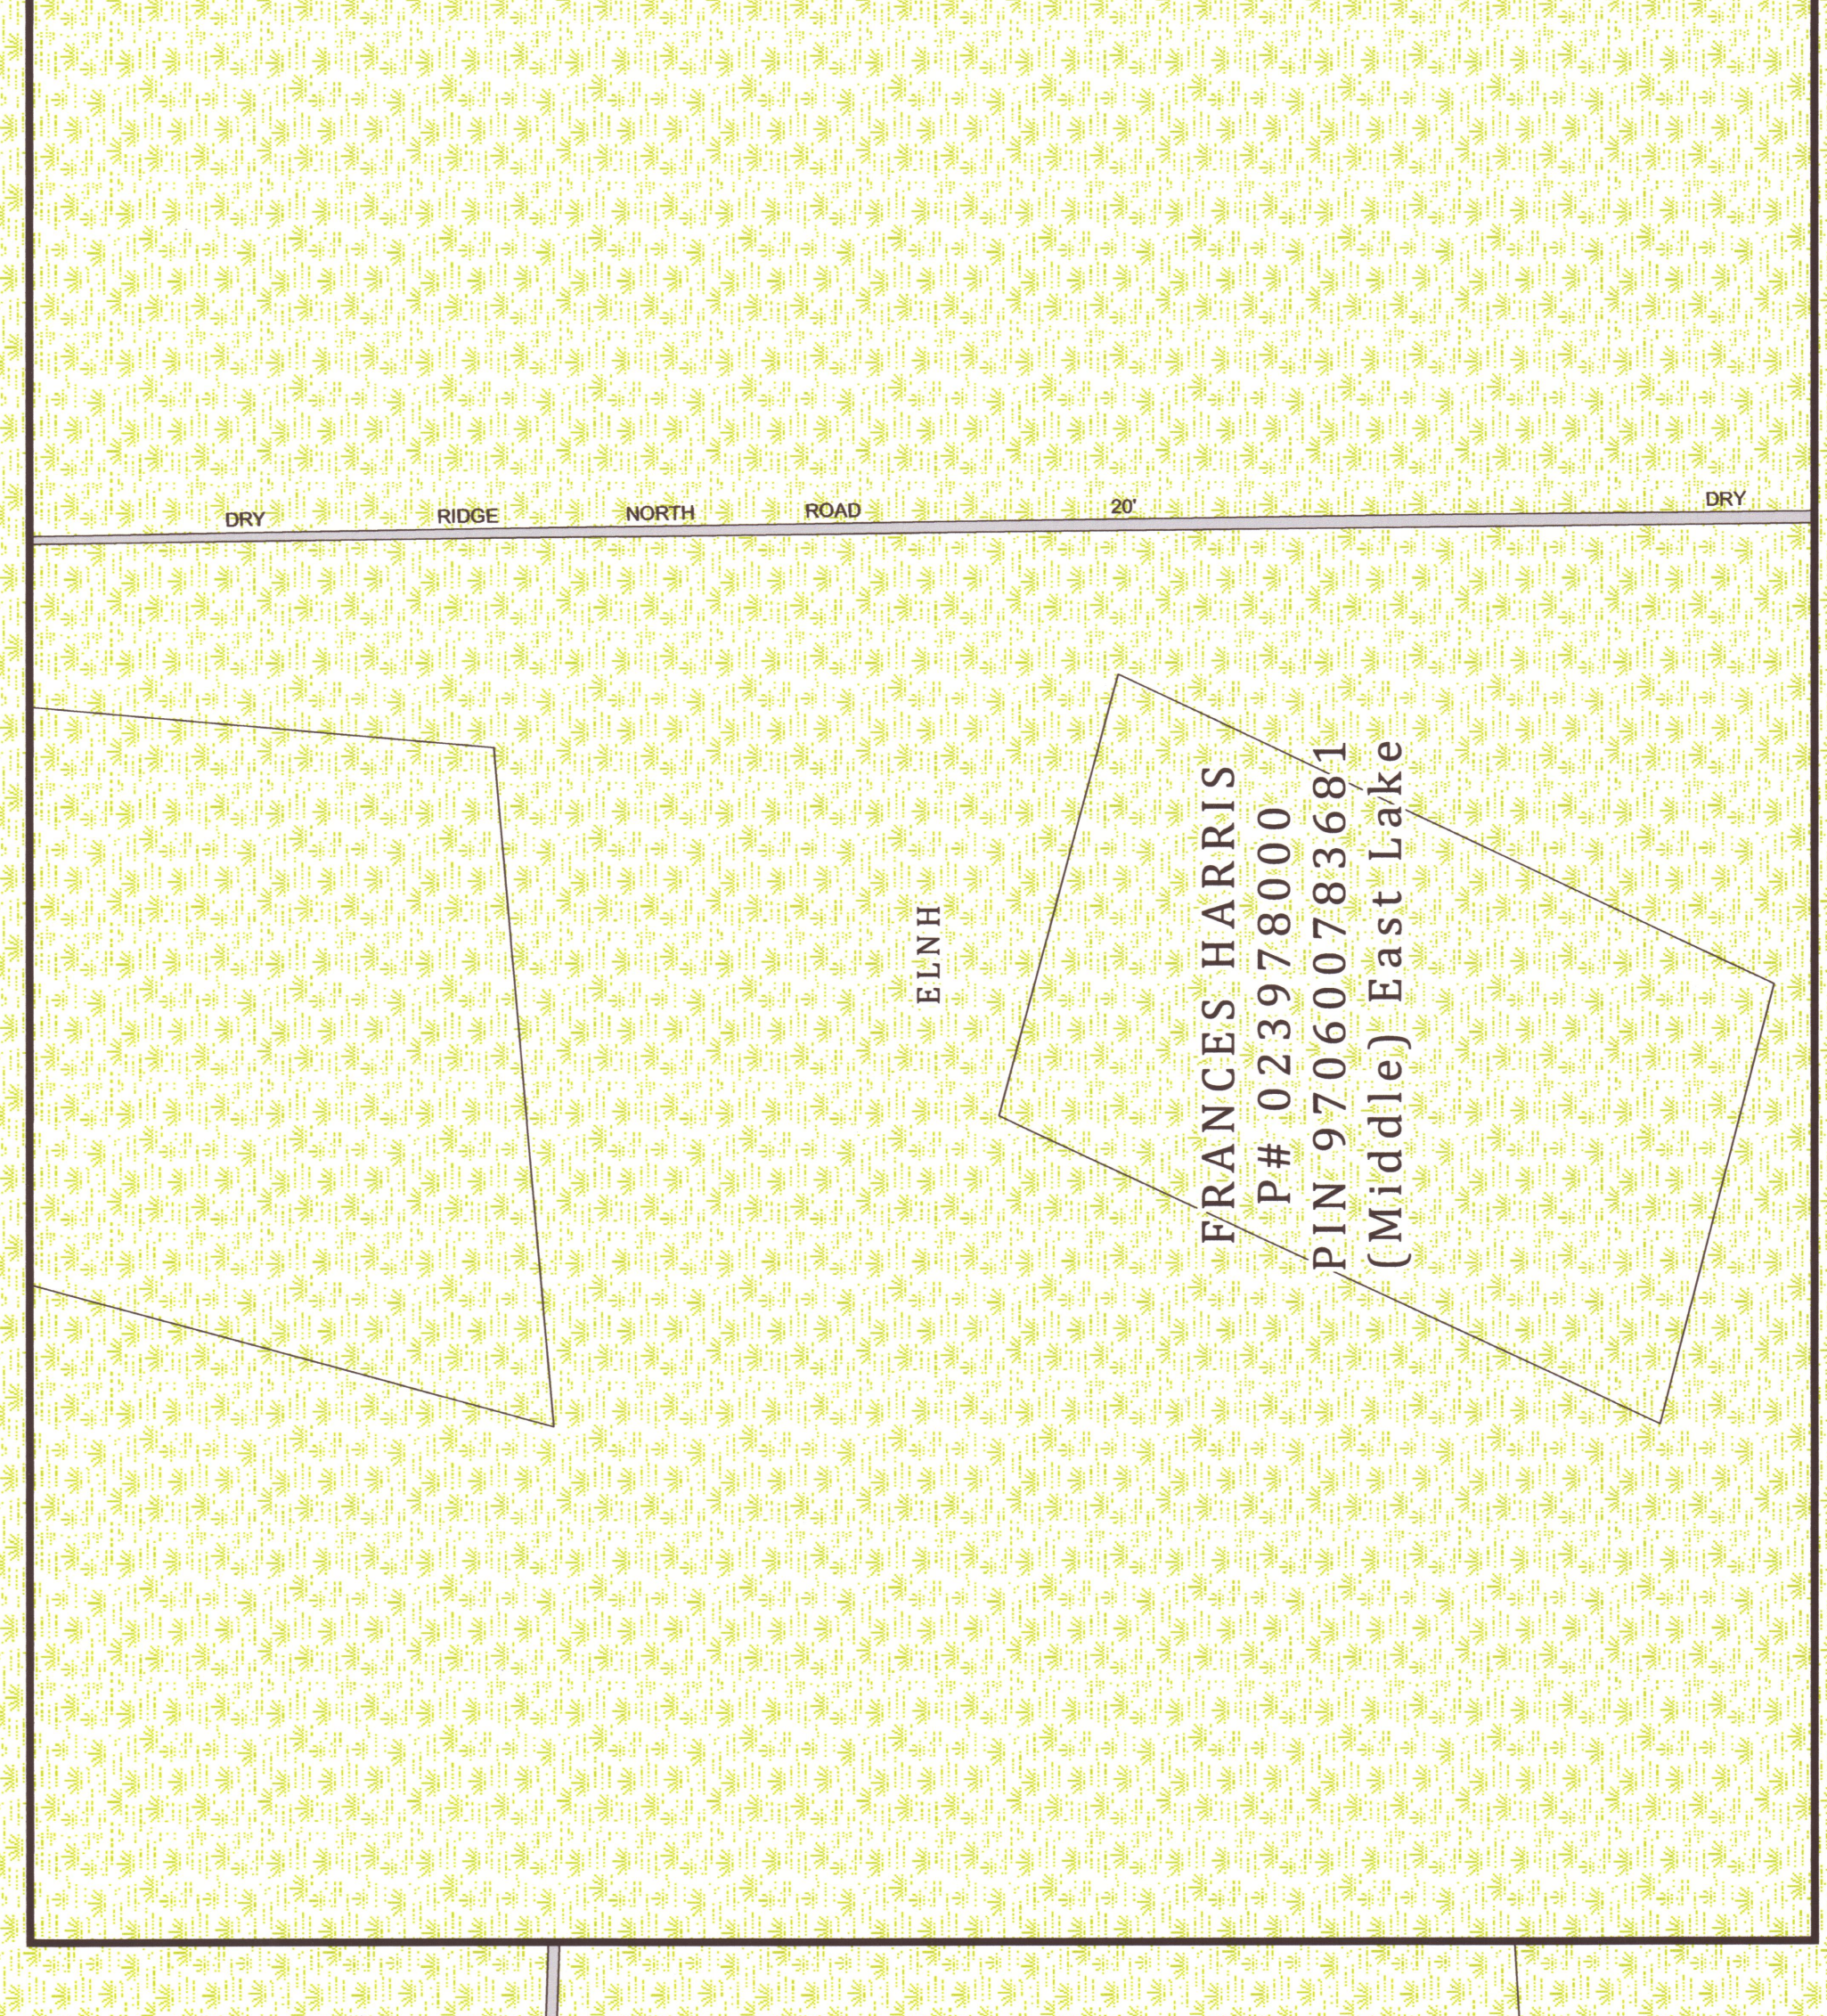

East Lake, N.C. Official Zoning Map

1 in = 500 ft

Legend

East Lake Zoning

| Zone | Description |
|---|--------------------------------------|
|  | ELR - East Lake Residential |
|  | ELVC - East Lake Village Commercial |
|  | ELCS - East Lake Commercial Services |
|  | ELNH - East Lake Natural Historic |

CLARENCE SKINNER
P# 027204000
PIN 87940409914
(South) East Lake

FRANCES HARRIS
P# 023978000
PIN 970600783681
(Middle) East Lake

This is to certify that this is the OFFICIAL ZONING MAP referred to in Article II of the Zoning Ordinance of Wake County, North Carolina, as amended through Ordinance 2023, it being the East Lake Area District.